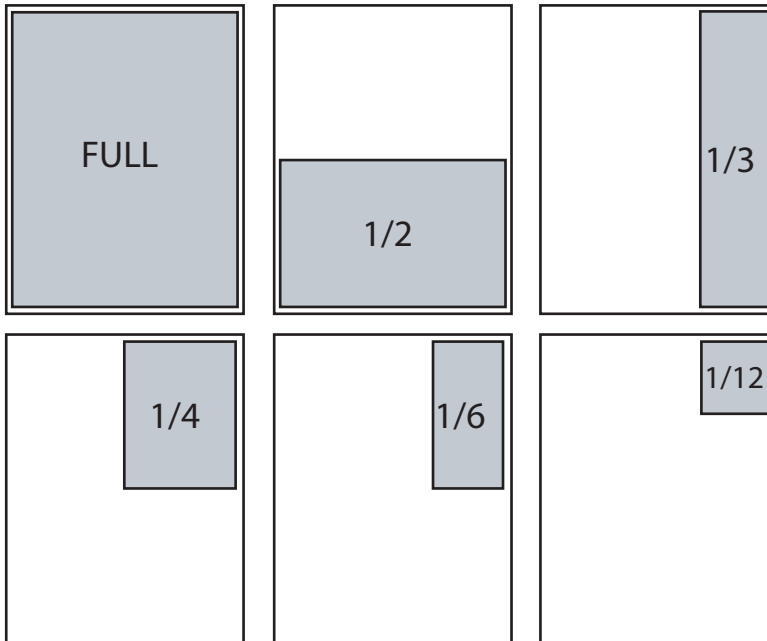

all about jazz

Seattle

YOUR FREE BIMONTHLY GUIDE TO THE SEATTLE JAZZ SCENE

RATE CARD FOR : JAN 2004

Circulation : 4000

AD SIZE	1x	3x (10%)	6x (20%)	WIDTH	HEIGHT
Full	\$600	\$540	\$480	10"	12.75"
1/2	\$330	\$300	\$270	10"	6.38"
1/3	\$230	\$210	\$180	3.25"	12.75"
1/4	\$180	\$160	\$140	5"	6.38"
1/6	\$125	\$110	\$100	3.25"	6.38"
1/12	\$65	\$60	\$50	3.25"	3.19"